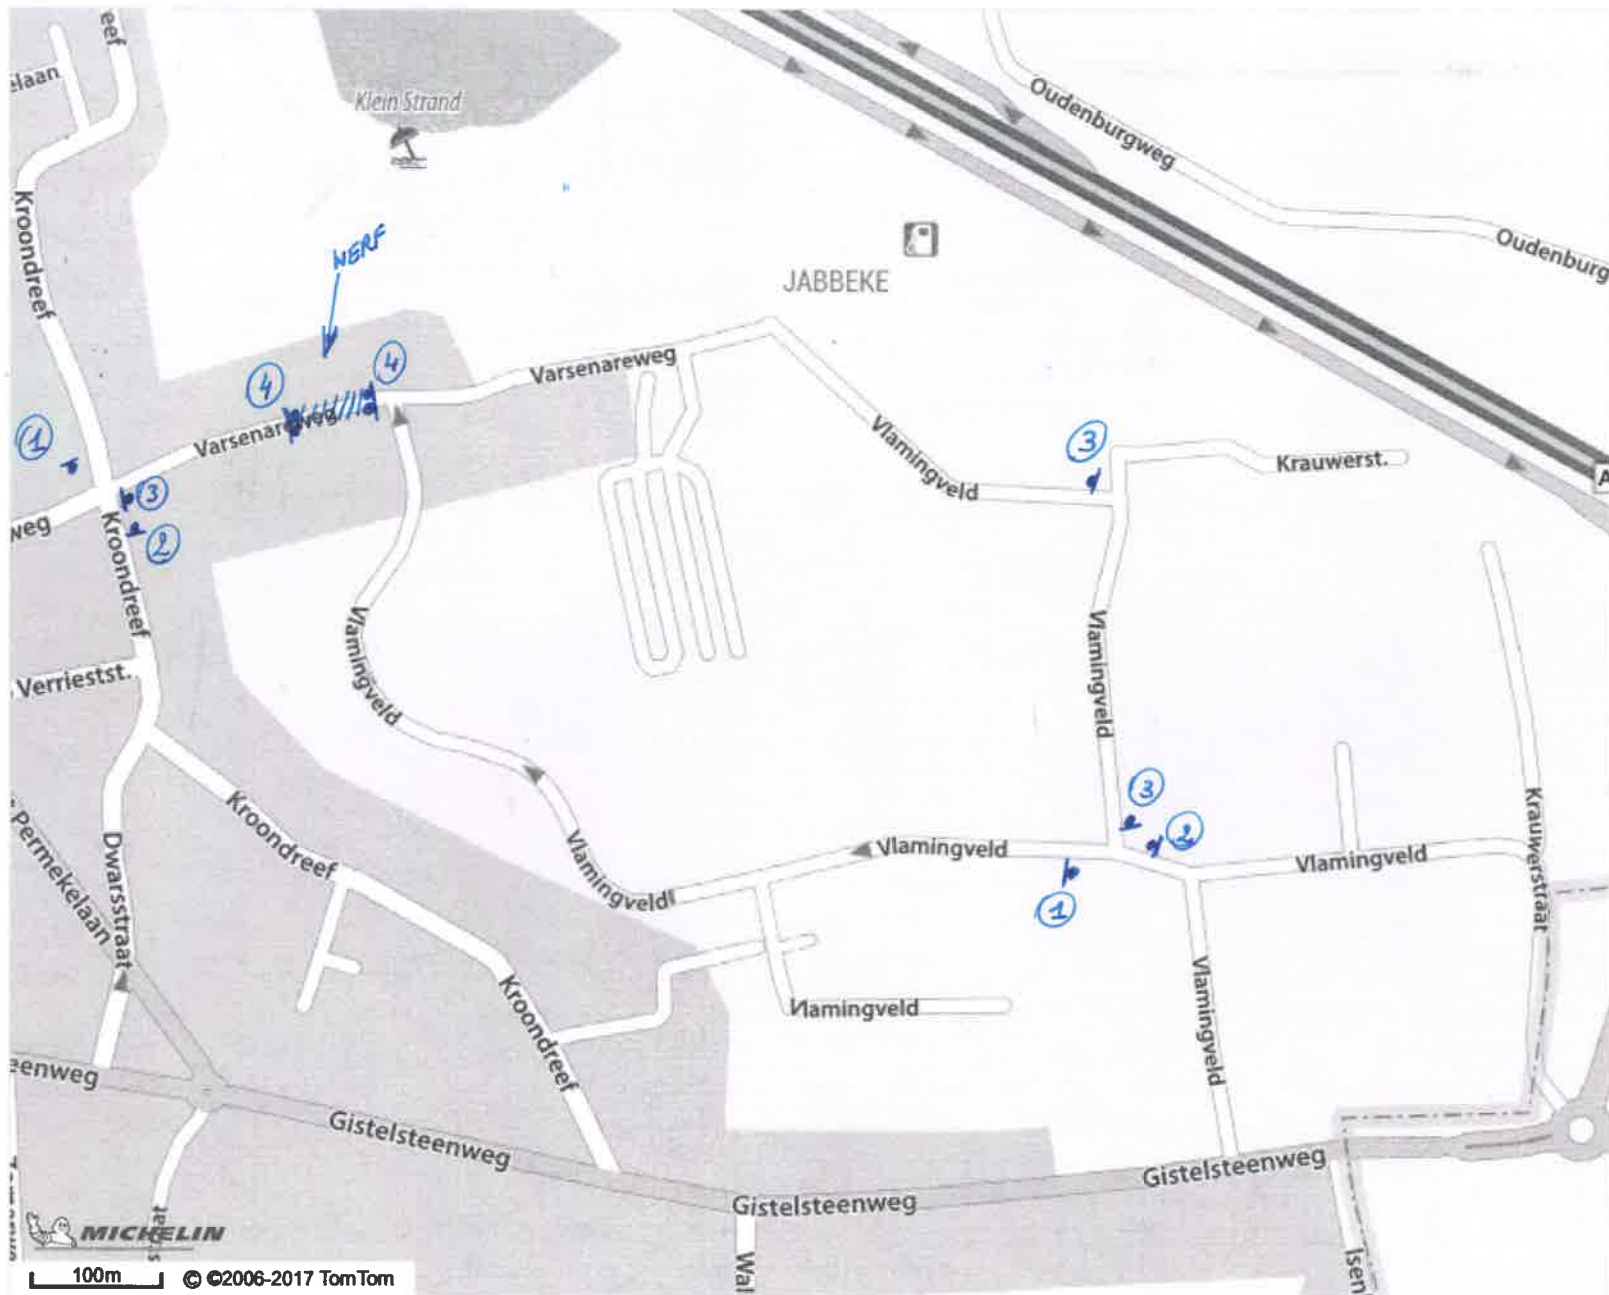

JABBEKE VARSENAREWEG

LEGENDE:

- ① C31a UPV
- ② C31b UPV
- ③ C3 UPV + F45
- ④ Heek + C3 + BVS